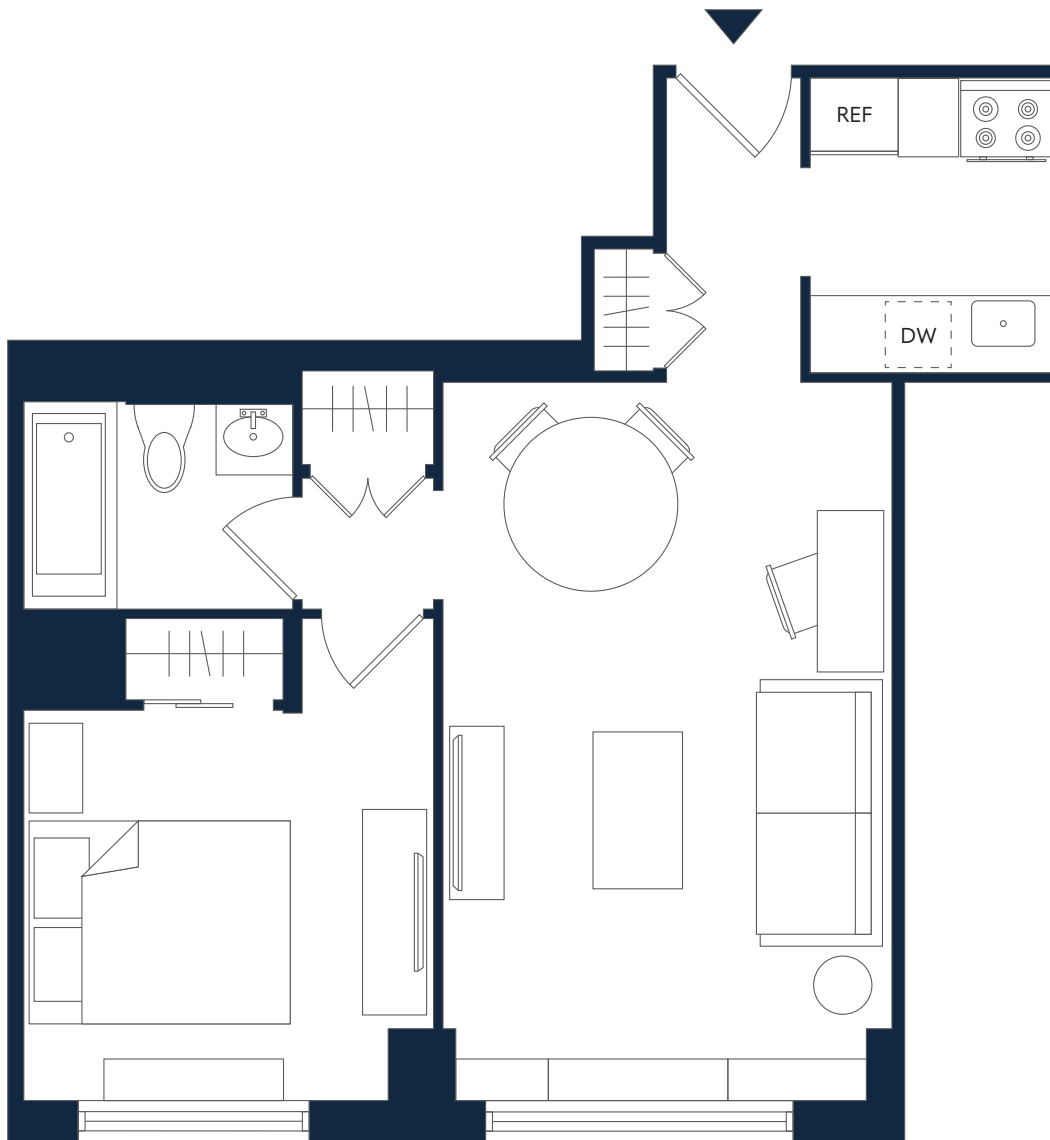

Bristol PLAZA

RESIDENCE L

ONE BEDROOM | ONE BATH | 520 SQ FT