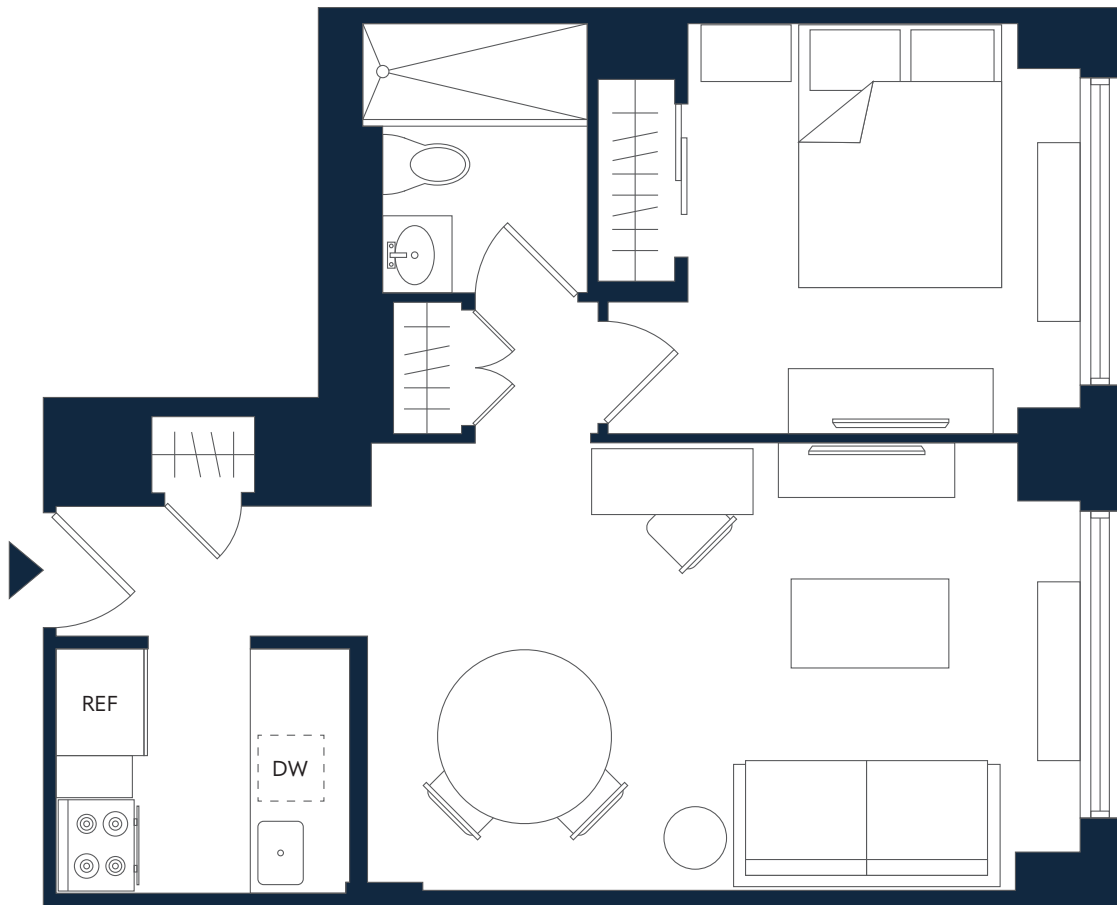

# Bristol PLAZA

## RESIDENCE M

ONE BEDROOM | ONE BATH | 529 SQ FT