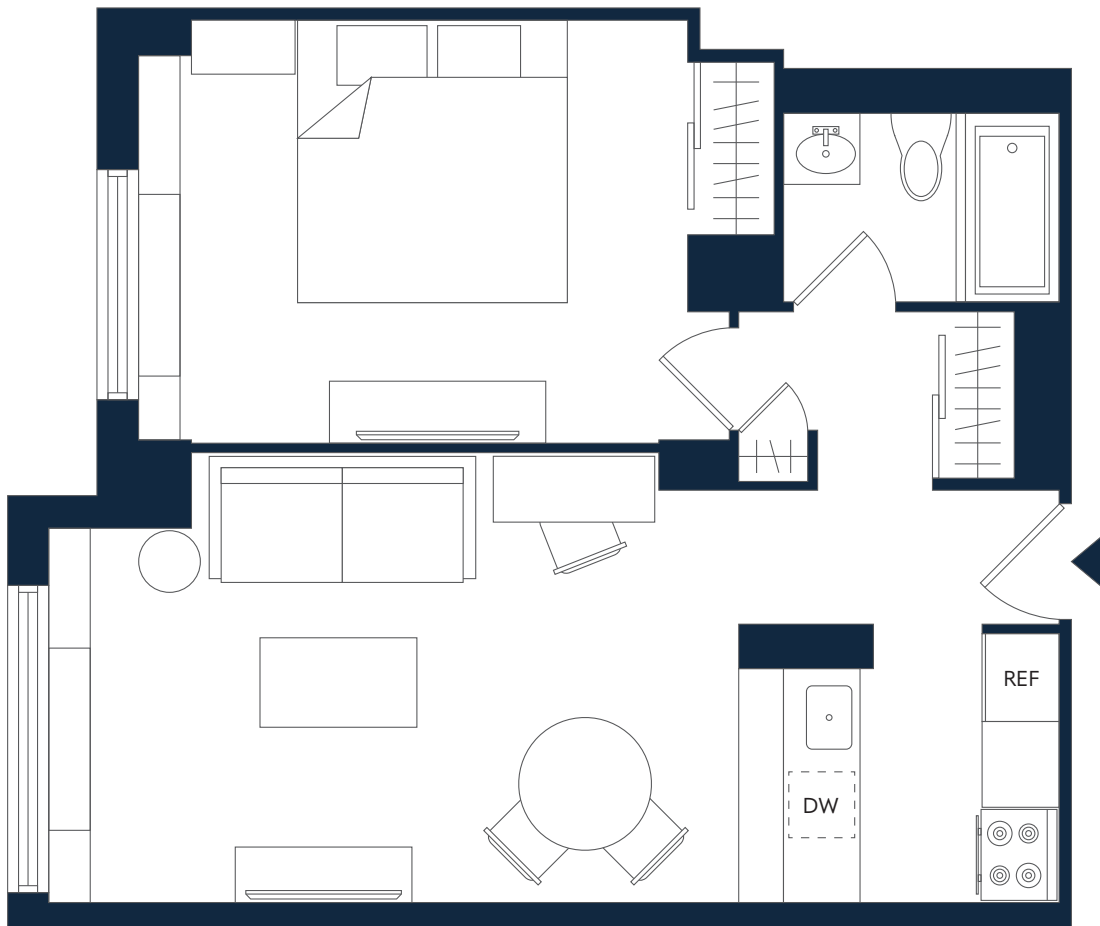

Bristol PLAZA

RESIDENCE H

ONE BEDROOM | ONE BATH | 570 SQ FT