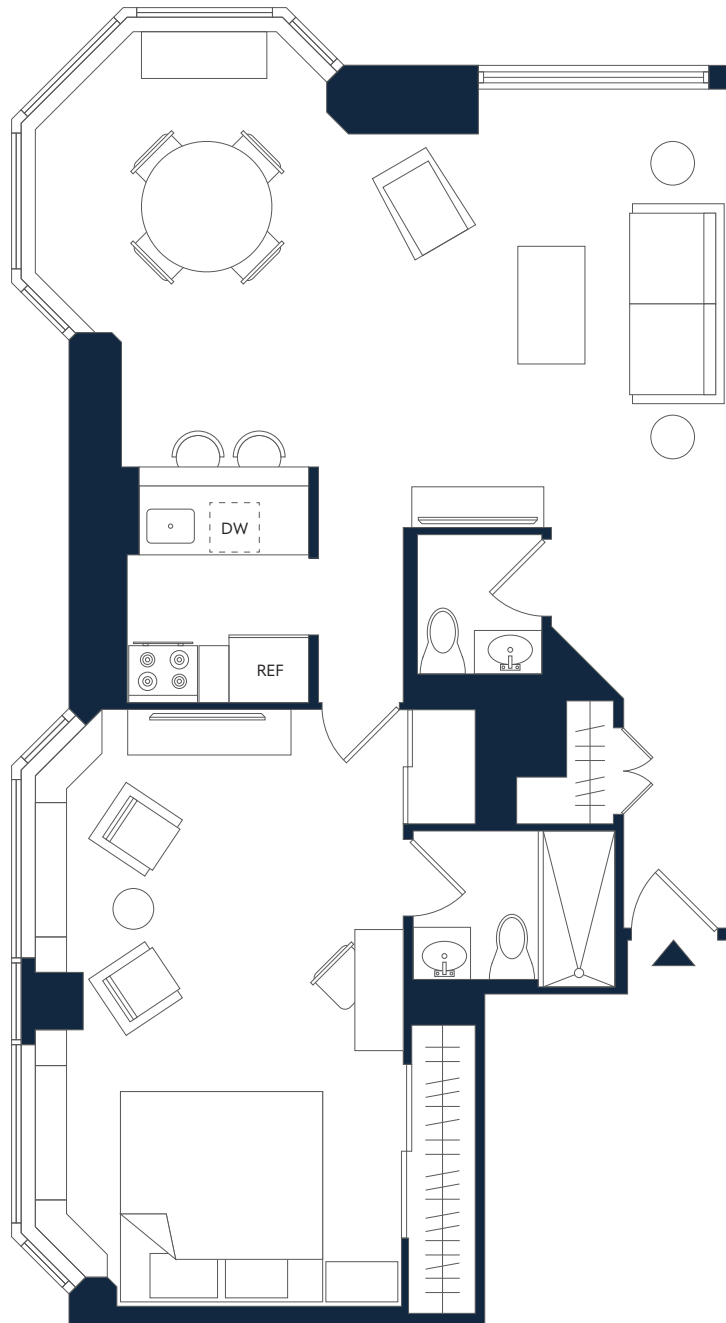

Bristol PLAZA

RESIDENCE D

ONE BEDROOM | ONE BATH | POWDER ROOM | 888 SQ FT