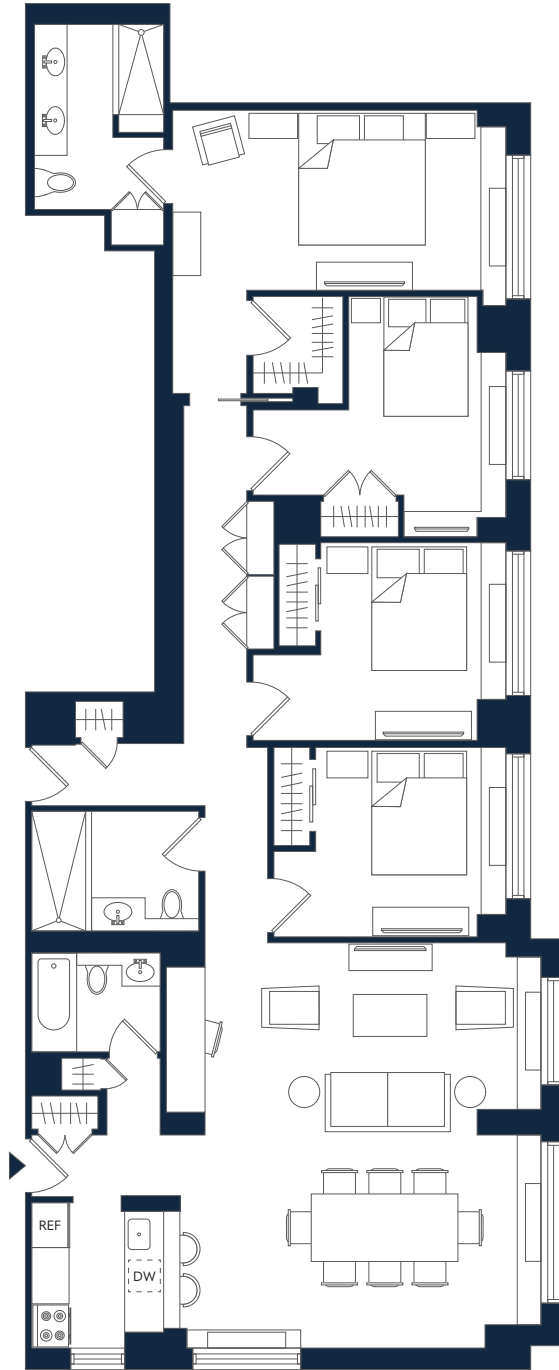

# Bristol PLAZA

## RESIDENCE LMN

FOUR BEDROOM | THREE BATH | 1,693 SQ FT