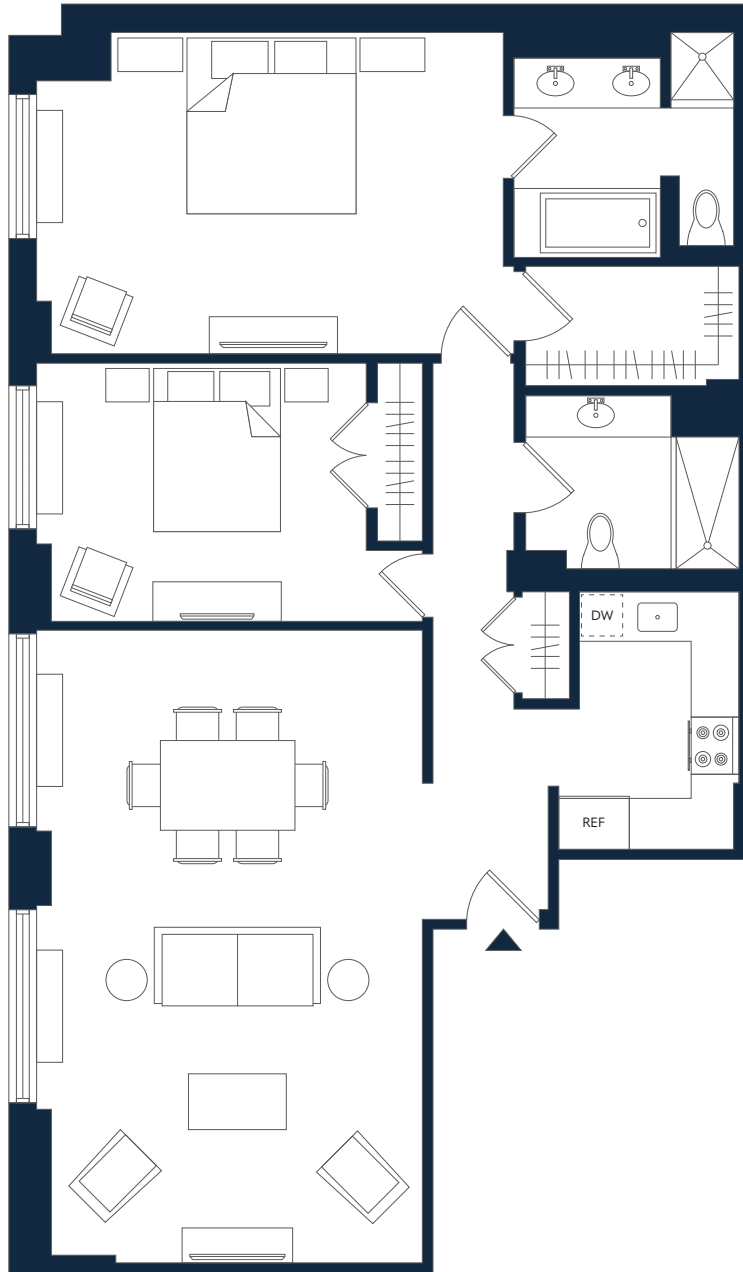

Bristol PLAZA

PENTHOUSE B

TWO BEDROOM | TWO BATH | 1,240 SQ FT